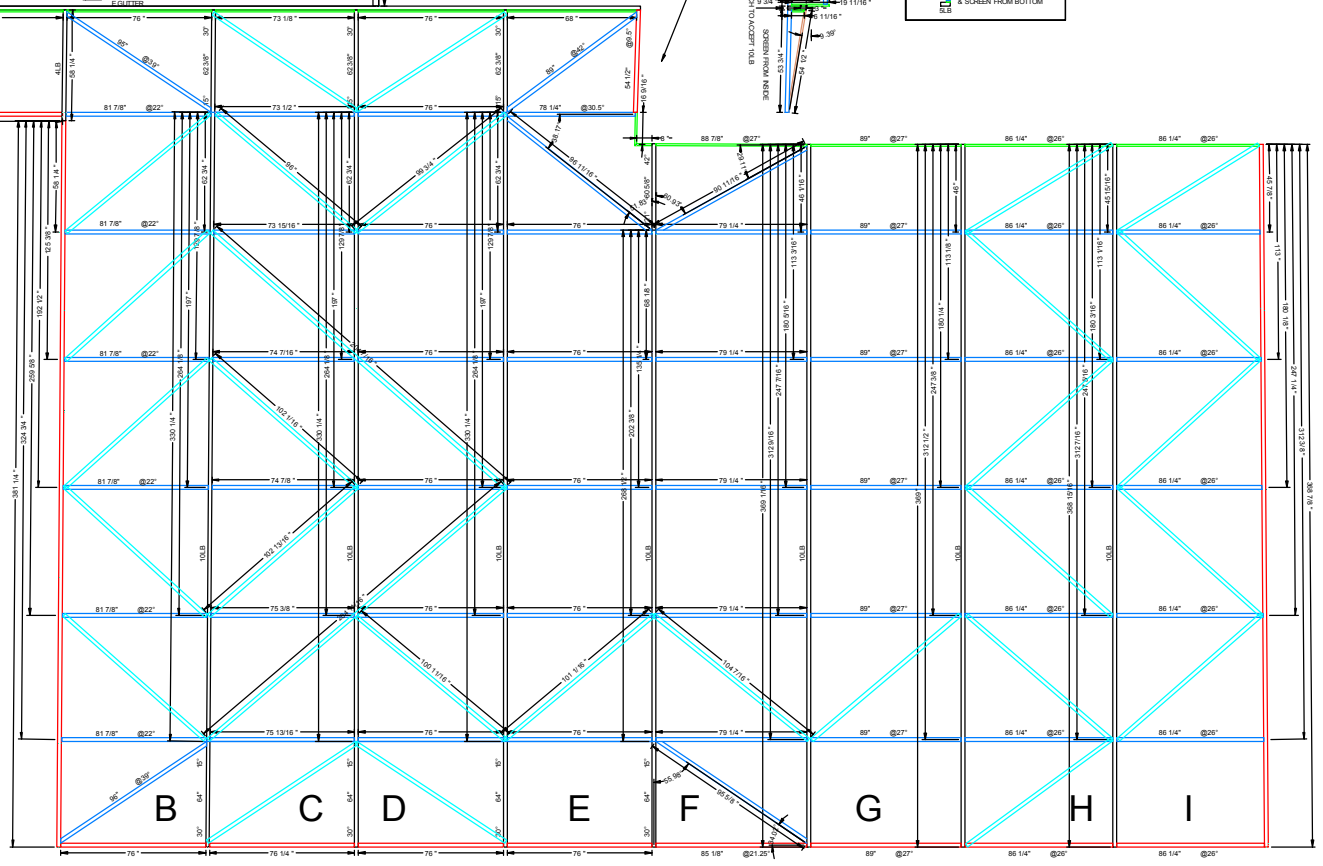

1
2
3
4

5

COLOR KEY:
CYAN = 2" ANGLE
MAGENTA = DOOR JAM
TAN = 1 X 2 SNAP
GREEN = 1 X 2 PATIO
RED = 2 X 2 SNAP
BLUE = 2 X 2 PATIO

12 13 14 15 16 17 18 19

WHITE

CUSTOMER:	DESIGNER:
	Enclosure Design Services, Inc. P.O. Box 804 Palm Beach, FL (561) 718-6089