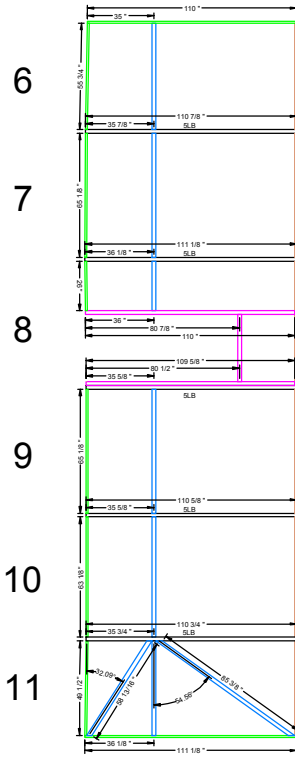

1
2
3
4

5

COLOR KEY:
CYAN = 2" ANGLE
MAGENTA = DOOR JAM
TAN = 1 X 2 SNAP
GREEN = 1 X 2 PATIO
RED = 2 X 2 SNAP
BLUE = 2 X 2 PATIO

12 13 14 15 16 17 18 19

WHITE

CUSTOMER:	DESIGNER:
	Enclosure Design Services, Inc. P.O. Box 804 Palm Beach, FL (561) 718-6089