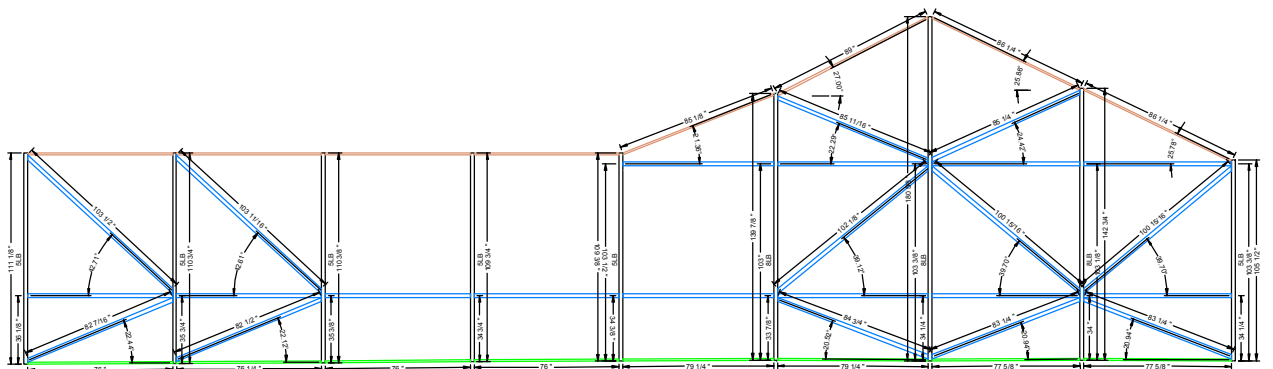

1
2
3
4

5

COLOR KEY:
CYAN = 2" ANGLE
MAGENTA = DOOR JAM
TAN = 1 X 2 SNAP
GREEN = 1 X 2 PATIO
RED = 2 X 2 SNAP
BLUE = 2 X 2 PATIO

12 13 14 15 16 17 18 19

WHITE

CUSTOMER:	DESIGNER:
	Enclosure Design Services, Inc. P.O. Box 804 Palm Beach, FL (561) 718-6089