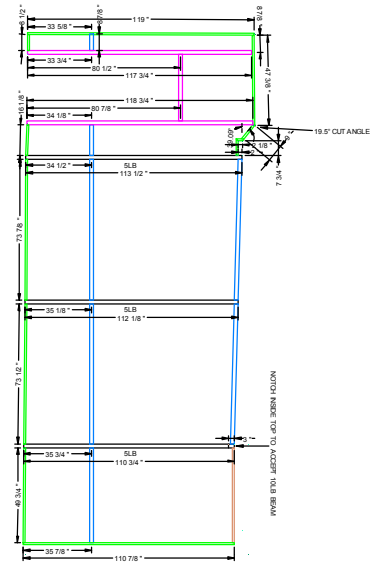

1
2
3
4

5

COLOR KEY:
CYAN = 2" ANGLE
MAGENTA = DOOR JAM
TAN = 1 X 2 SNAP
GREEN = 1 X 2 PATIO
RED = 2 X 2 SNAP
BLUE = 2 X 2 PATIO

12 13 14 15 16 17 18 19

WHITE

CUSTOMER:	DESIGNER:
	Enclosure Design Services, Inc. P.O. Box 804 Palm Beach, FL (561) 718-6089