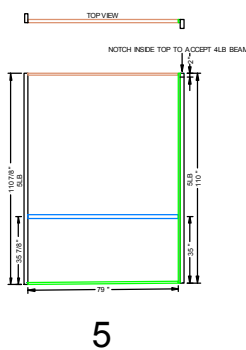

1
2
3
4

5

COLOR KEY:
CYAN = 2" ANGLE
MAGENTA = DOOR JAM
TAN = 1 X 2 SNAP
GREEN = 1 X 2 PATIO
RED = 2 X 2 SNAP
BLUE = 2 X 2 PATIO

12 13 14 15 16 17 18 19

WHITE

CUSTOMER:	DESIGNER:
	Enclosure Design Services, Inc. P.O. Box 804 Palm Beach, FL (561) 718-6089