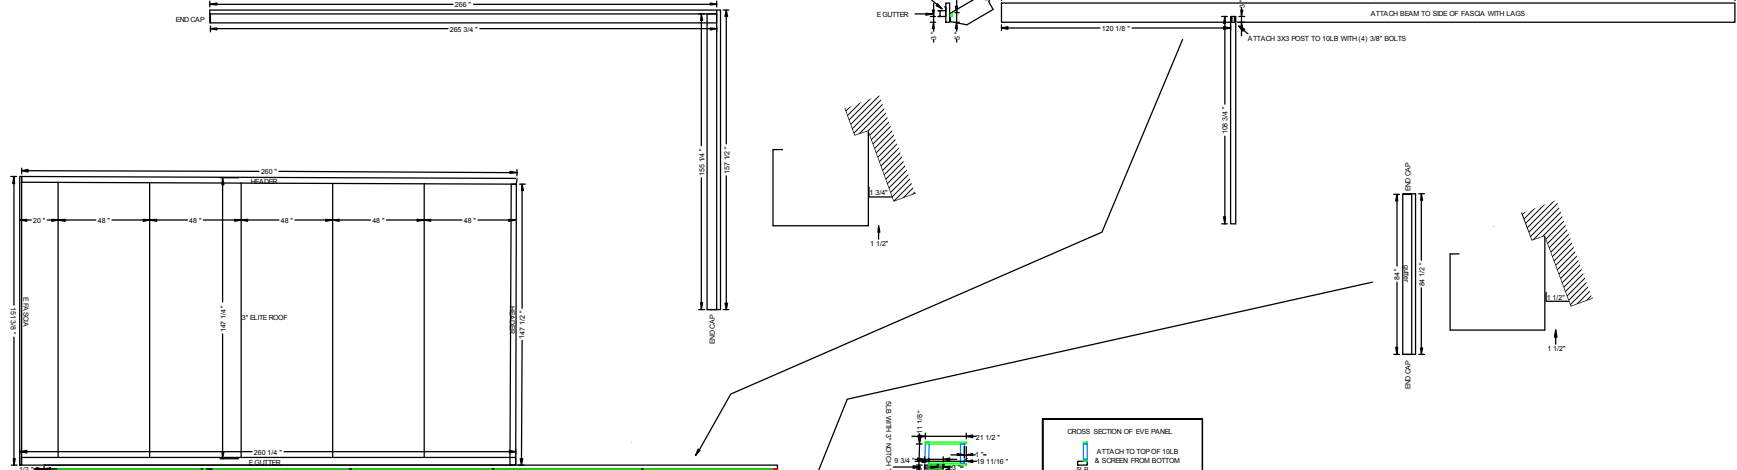

1
2
3
4

5

COLOR KEY:
CYAN = 2" ANGLE
MAGENTA = DOOR JAM
TAN = 1 X 2 SNAP
GREEN = 1 X 2 PATIO
RED = 2 X 2 SNAP
BLUE = 2 X 2 PATIO

12 13 14 15 16 17 18 19

WHITE

CUSTOMER:	DESIGNER:
	Enclosure Design Services, Inc. P.O. Box 804 Palm Beach, FL (561) 718-6089