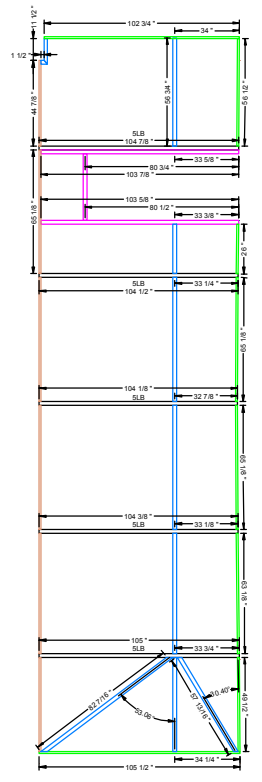

1
2
3
4

5

COLOR KEY:
CYAN = 2" ANGLE
MAGENTA = DOOR JAM
TAN = 1 X 2 SNAP
GREEN = 1 X 2 PATIO
RED = 2 X 2 SNAP
BLUE = 2 X 2 PATIO

12 13 14 15 16 17 18 19

WHITE

CUSTOMER:	DESIGNER:
	Enclosure Design Services, Inc. P.O. Box 804 Palm Beach, FL (561) 718-6089