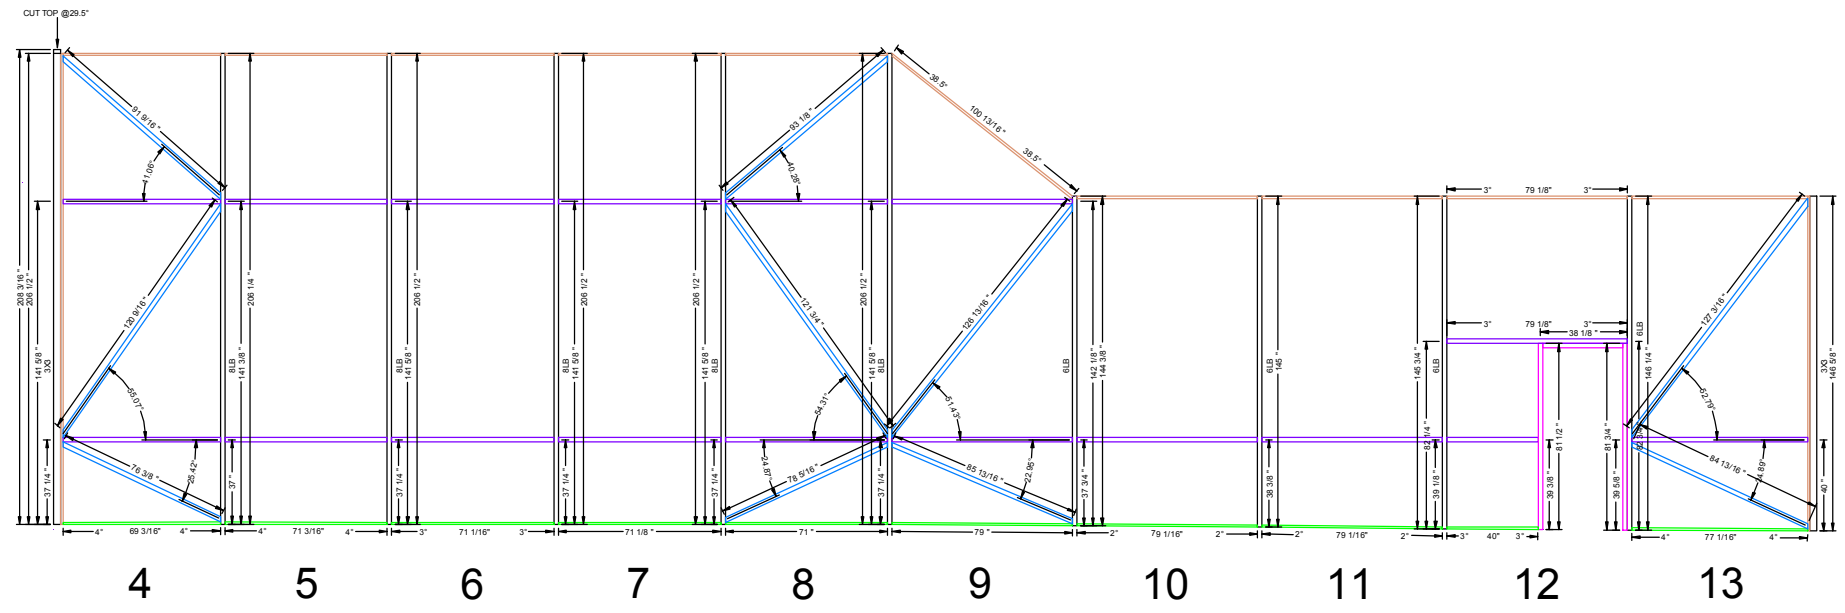

COLOR KEY:

CYAN	= 2" ANGLE
MAGENTA	= DOOR JAM
TAN	= 1 X 2 SNAP
GREEN	= 1 X 2 PATIO
RED	= 2 X 2 SNAP
BLUE	= 2 X 2 (.09 or PATIO)
PURPLE	= 2 X 3 PATIO

BRONZE

CUSTOMER:	DESIGNER:
	Enclosure Design Services, Inc. P.O. Box 804 Palm Beach, FL (561) 718-6089