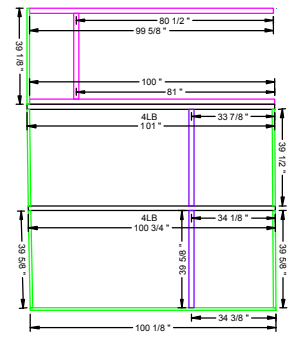

2 1/8\"/>

22
21
20

COLOR KEY:

- BLUE = 2" ANGLE
- MAGENTA = DOOR JAM
- TAN = 1 X 2 SNAP
- GREEN = 1 X 2 PATIO
- RED = 3 X 3 POST
- CYAN = 2 X 2 (.09 or PATIO)
- PURPLE = 2 X 3 PATIO

CUSTOMER:	DESIGNER:
	Enclosure Design Services, Inc. P.O. Box 804 Palm Beach, FL (561) 718-6089