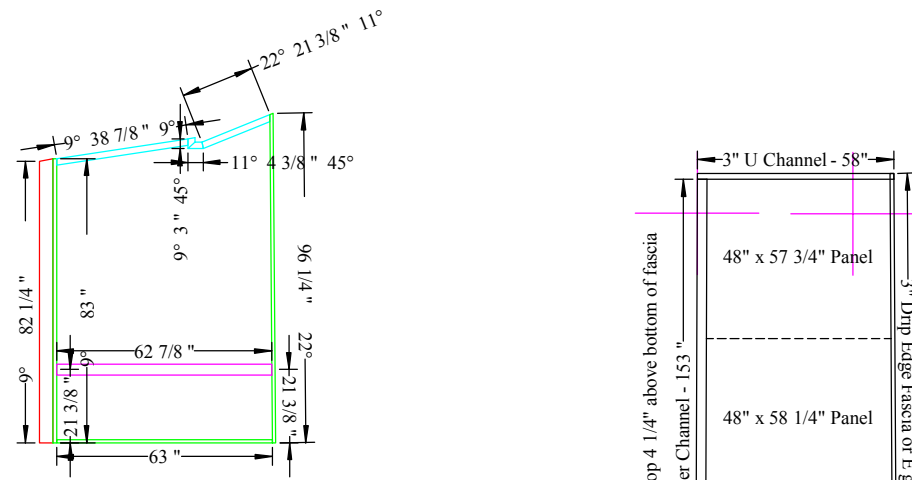

NOTE: Use coil stock to trim both sides of large poly roof (Adjacent to gutter & carry beam).

14

13
12
11
10
9
8

1 2 3 4 5 6 7

COLOR KEY:

- CORAL = 3 X 2 SNAP
- MAGENTA = 3X2 PATIO
- TAN = 1 X 3 PATIO
- GREEN = 1 X 2 PATIO
- RED = 4 X 4 POST
- CYAN = 2 X 2 (PATIO)
- PURPLE = 2 X 3 (.07)