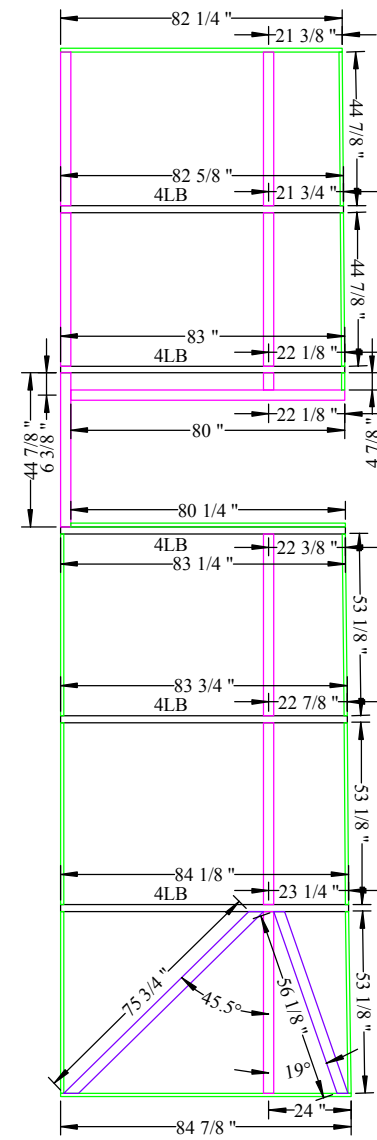

NOTE: Use coil stock to trim both sides of large poly roof (Adjacent to gutter & carry beam).

14

13
12
11
10
9
8

1 2 3 4 5 6 7

COLOR KEY:

- CORAL = 3 X 2 SNAP
- MAGENTA = 3X2 PATIO
- TAN = 1 X 3 PATIO
- GREEN = 1 X 2 PATIO
- RED = 4 X 4 POST
- CYAN = 2 X 2 (PATIO)
- PURPLE = 2 X 3 (.07)

WHITE

CUSTOMER:	DESIGNER:
	Enclosure Design Services, Inc. P.O. Box 804 Palm Beach, FL (561) 718-0089