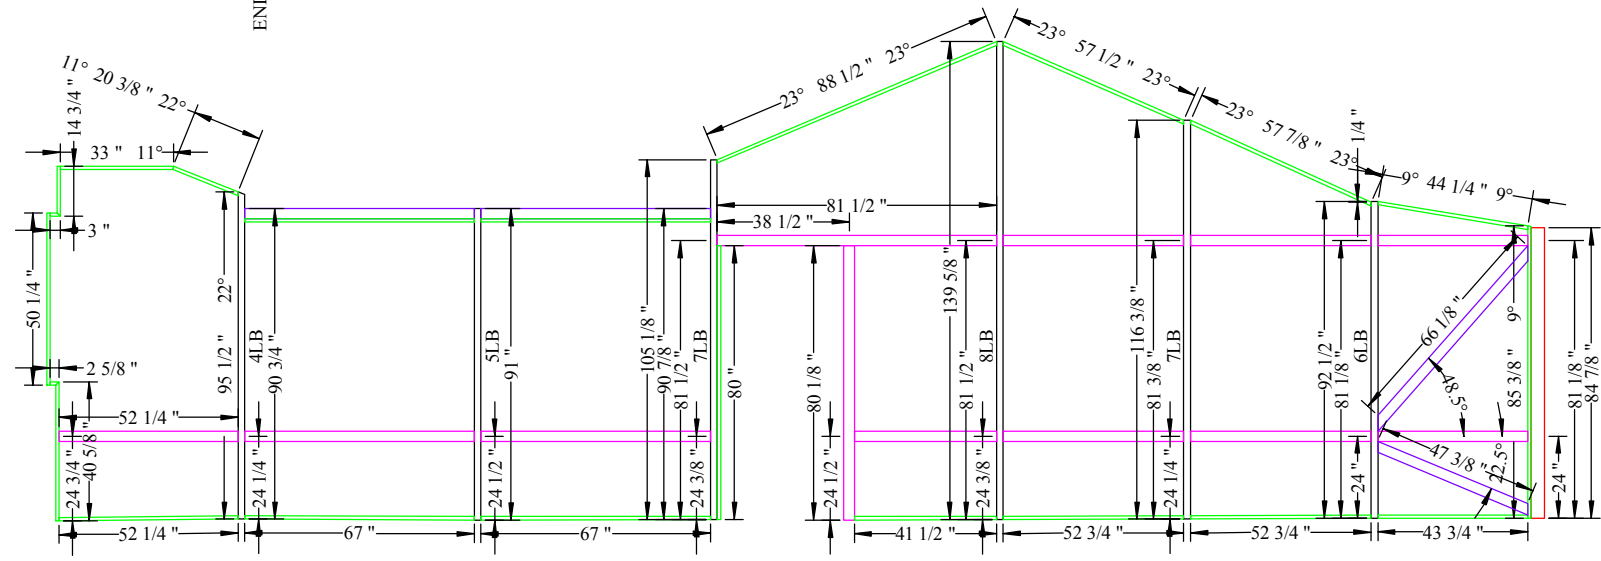

NOTE: Use coil stock to trim both sides of large poly roof (Adjacent to gutter & carry beam).

14

13
12
11
10
9
8

1 2 3 4 5 6 7

COLOR KEY:

- CORAL = 3 X 2 SNAP
- MAGENTA = 3X2 PATIO
- TAN = 1 X 3 PATIO
- GREEN = 1 X 2 PATIO
- RED = 4 X 4 POST
- CYAN = 2 X 2 (PATIO)
- PURPLE = 2 X 3 (.07)

WHITE

CUSTOMER:	DESIGNER:
	Enclosure Design Services, Inc. P.O. Box 804 Palm Beach, FL (561) 718-0089