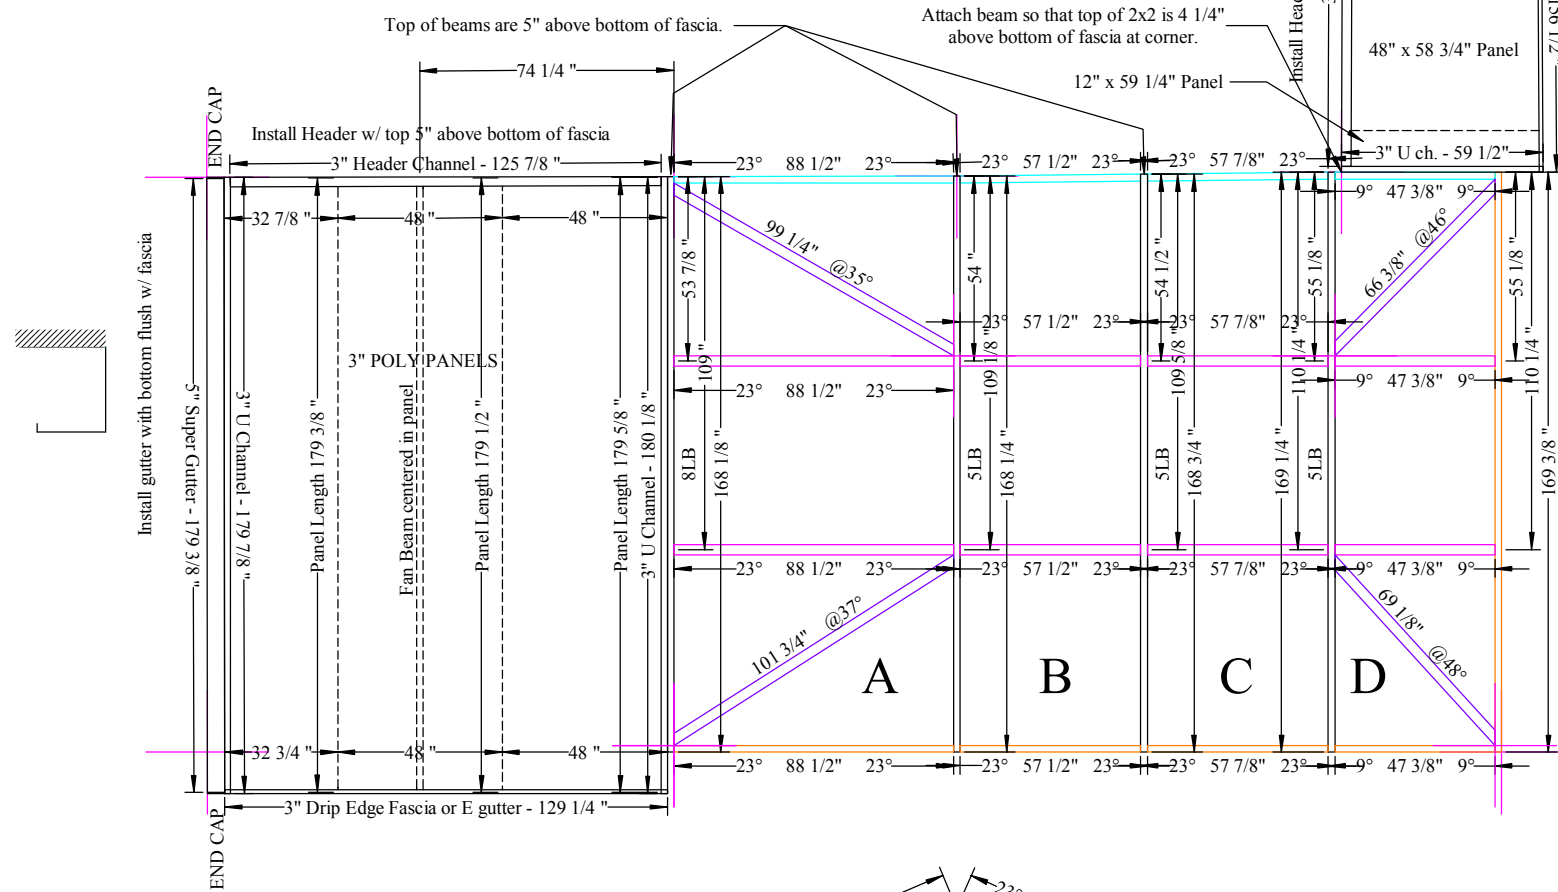

NOTE: Use coil stock to trim both sides of large poly roof (Adjacent to gutter & carry beam).

14

13
12
11
10
9
8

1 2 3 4 5 6 7

COLOR KEY:

- CORAL = 3 X 2 SNAP
- MAGENTA = 3X2 PATIO
- TAN = 1 X 3 PATIO
- GREEN = 1 X 2 PATIO
- RED = 4 X 4 POST
- CYAN = 2 X 2 (PATIO)
- PURPLE = 2 X 3 (.07)

WHITE

CUSTOMER:	DESIGNER:
	Enclosure Design Services, Inc. P.O. Box 804 Palm Beach, FL (561) 718-0089