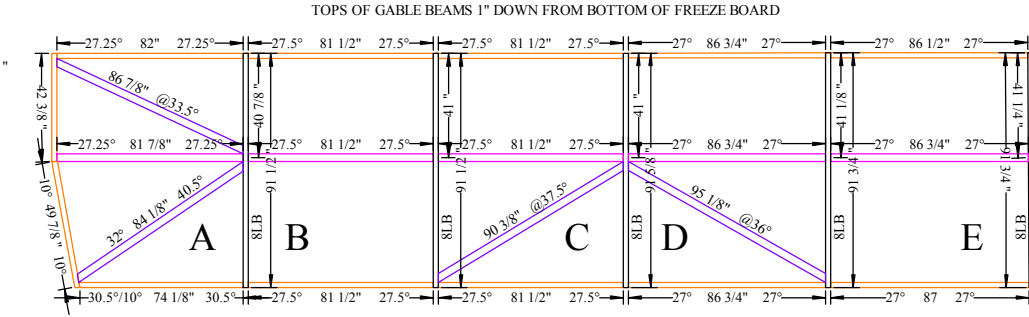

1  
2

COLOR KEY:

CORAL	= 3 X 2 SNAP
MAGENTA	= 3X2 PATIO
TAN	= 1 X 3 PATIO
GREEN	= 1 X 2 PATIO
RED	= 4 X 4 POST
CYAN	= 2 X 2 (PATIO)
PURPLE	= 2 X 3 (L7)

CUSTOMER:	DESIGNER:
	Enclosure Design Services, Inc. P.O. Box 804 Palm Beach, FL (561) 718-6089

20  
19  
18  
17  
16  
15  
14  
13

WHITE