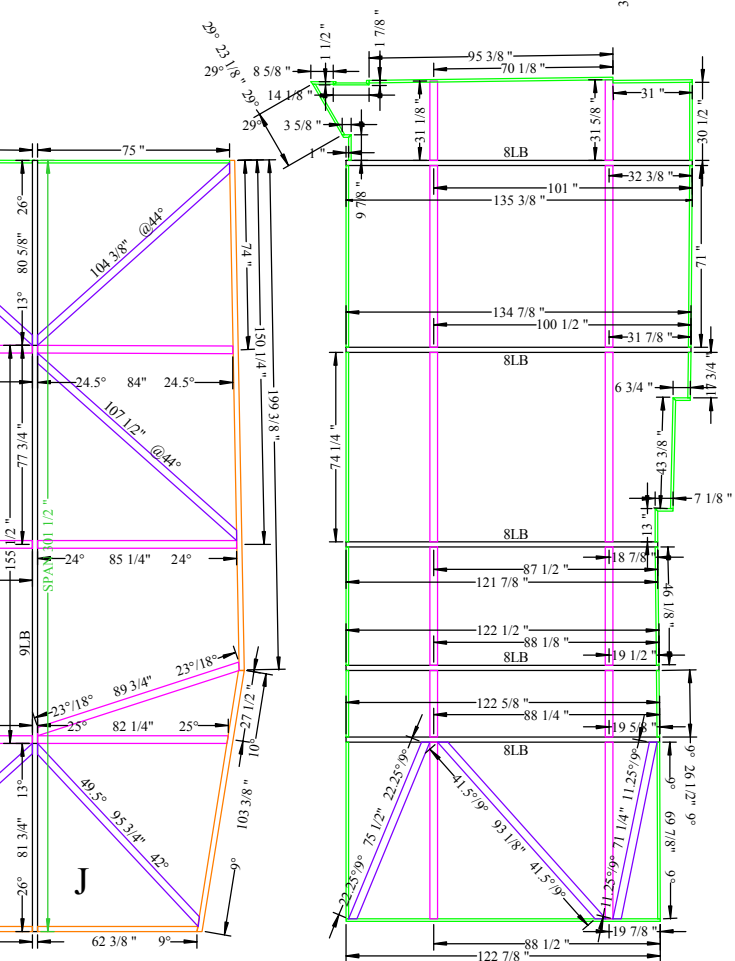

1  
2

COLOR KEY:

CORAL	= 3 X 2 SNAP
MAGENTA	= 3X2 PATIO
TAN	= 1 X 3 PATIO
GREEN	= 1 X 2 PATIO
RED	= 4 X 4 POST
CYAN	= 2 X 2 (PATIO)
PURPLE	= 2 X 3 (L7)

CUSTOMER:	DESIGNER:
	Enclosure Design Services, Inc. P.O. Box 804 Palm Beach, FL (561) 718-6089

20  
19  
18  
17  
16  
15  
14  
13

WHITE