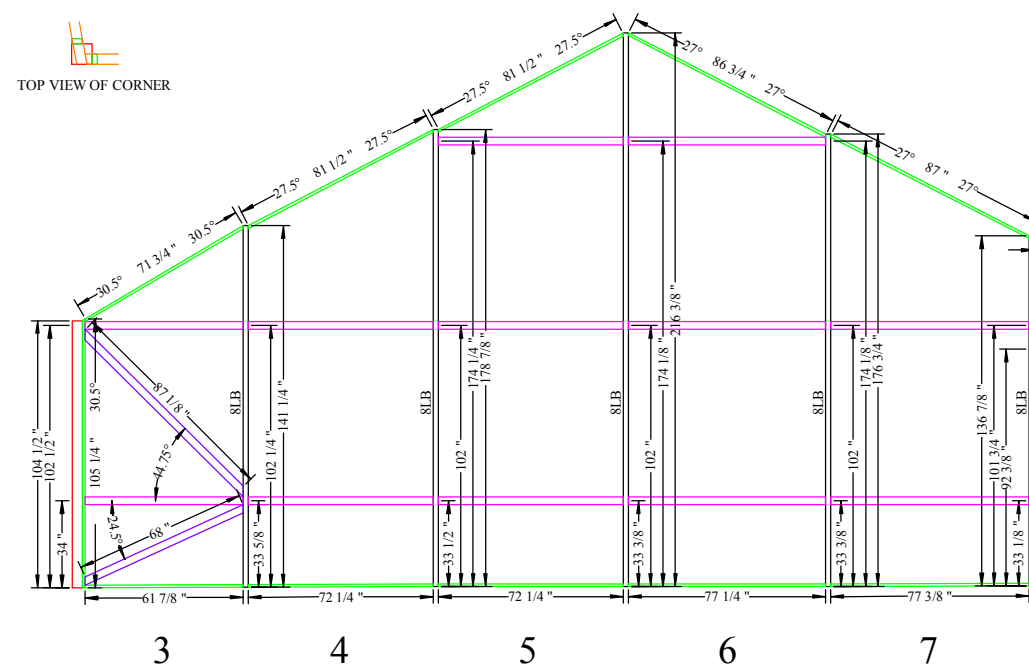

1  
2

COLOR KEY:

CORAL	= 3 X 2 SNAP
MAGENTA	= 3X2 PATIO
TAN	= 1 X 3 PATIO
GREEN	= 1 X 2 PATIO
RED	= 4 X 4 POST
CYAN	= 2 X 2 (PATIO)
PURPLE	= 2 X 3 (L7)

CUSTOMER:	DESIGNER:
	Enclosure Design Services, Inc. P.O. Box 804 Palm Beach, FL (561) 718-6089

20  
19  
18  
17  
16  
15  
14  
13

WHITE