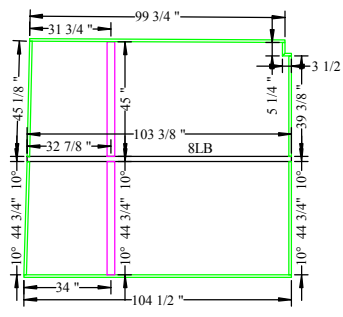

1  
2

COLOR KEY:

CORAL	= 3 X 2 SNAP
MAGENTA	= 3X2 PATIO
TAN	= 1 X 3 PATIO
GREEN	= 1 X 2 PATIO
RED	= 4 X 4 POST
CYAN	= 2 X 2 (PATIO)
PURPLE	= 2 X 3 (L7)

CUSTOMER:	DESIGNER:
	Enclosure Design Services, Inc. P.O. Box 804 Palm Beach, FL (561) 718-6089

20  
19  
18  
17  
16  
15  
14  
13

WHITE