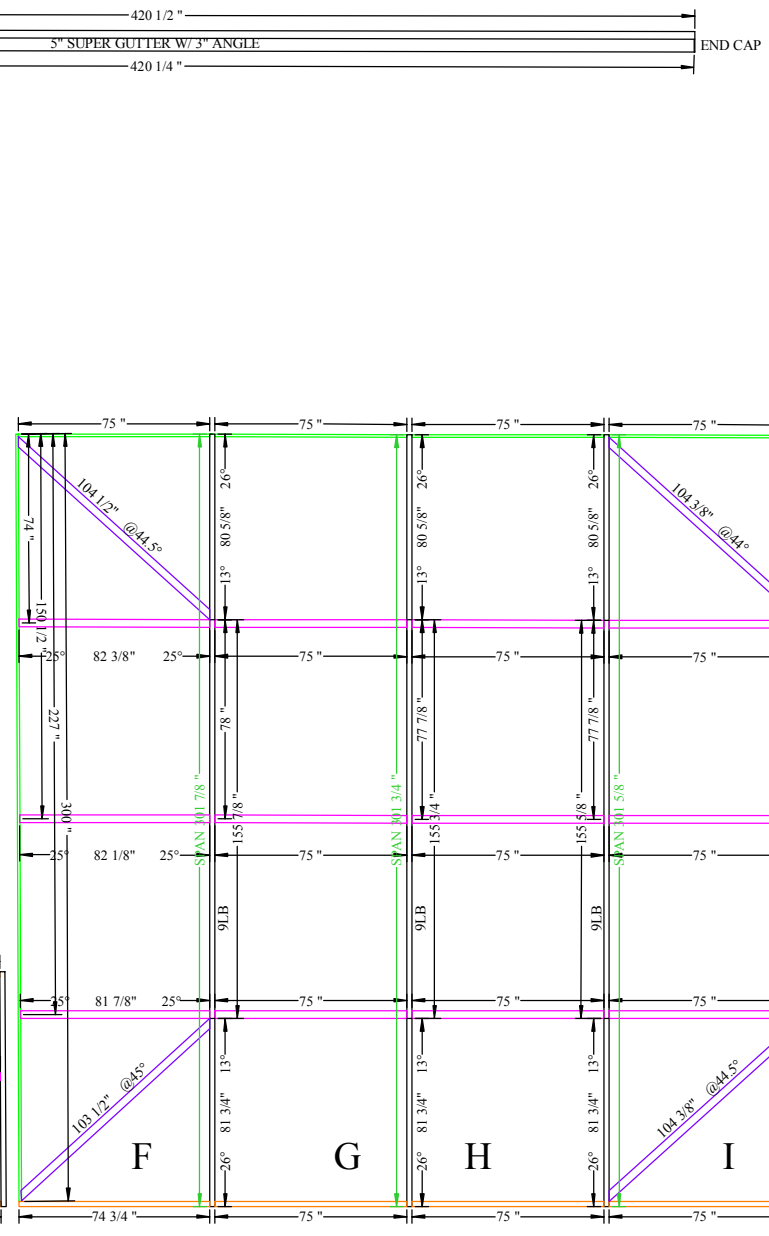

1  
2

COLOR KEY:

CORAL	= 3 X 2 SNAP
MAGENTA	= 3X2 PATIO
TAN	= 1 X 3 PATIO
GREEN	= 1 X 2 PATIO
RED	= 4 X 4 POST
CYAN	= 2 X 2 (PATIO)
PURPLE	= 2 X 3 (L7)

CUSTOMER:	DESIGNER:
	Enclosure Design Services, Inc. P.O. Box 804 Palm Beach, FL (561) 718-6089

20  
19  
18  
17  
16  
15  
14  
13

WHITE