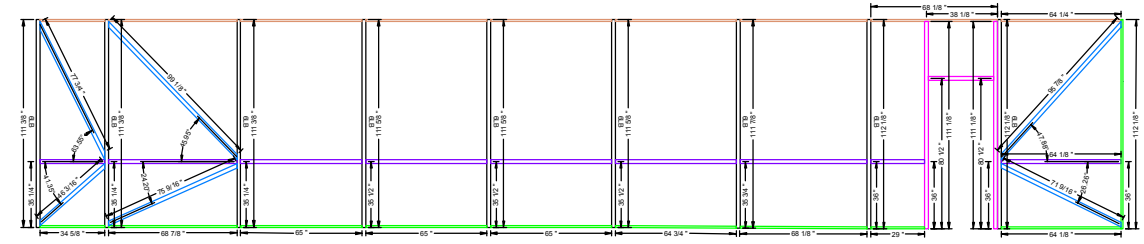

COLOR KEY:

—	CYAN = 2" ANGLE
—	MAGENTA = DOOR JAM
—	TAN = 1 X 2 SNAP
—	GREEN = 1 X 2 PATIO
—	RED = 2 X 2 SNAP
—	BLUE = 2 X 2 (.09 or PATIO)
—	PURPLE = 2 X 3 PATIO

BRONZE

CUSTOMER:	DESIGNER:
	Enclosure Design Services, Inc. P.O. Box 804 Palm Beach, FL (561) 718-6089