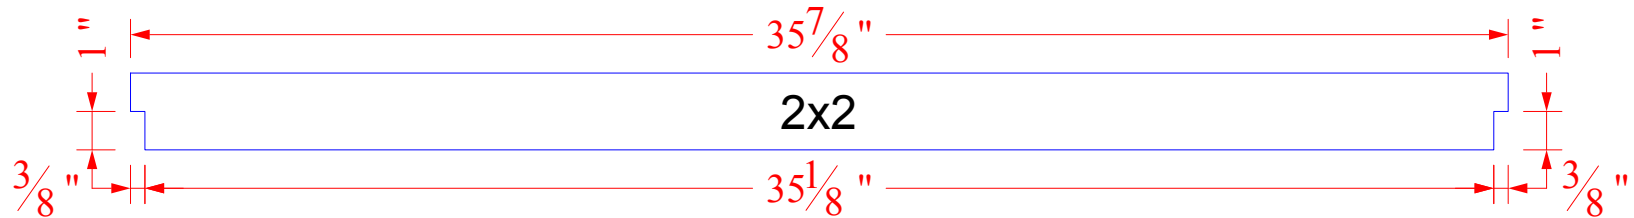

DOOR JAM HEADER
(top view)

PLAN BY:

Enclosure Design Services, Inc.
Vern@EnclosureDesigns.com
www.EnclosureDesigns.com
(561) 718-6089