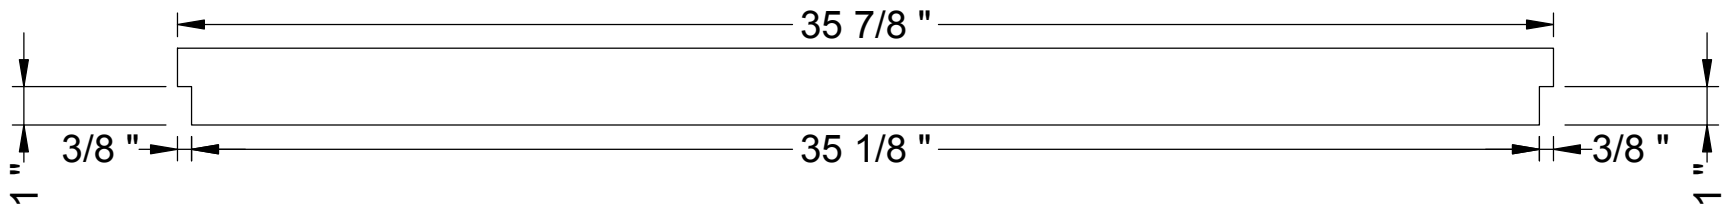

DOOR JAM HEADER

DESIGNER:

Enclosure Design Services, Inc.
P.O. Box 804
Palm Beach, FL
(561) 718-6089