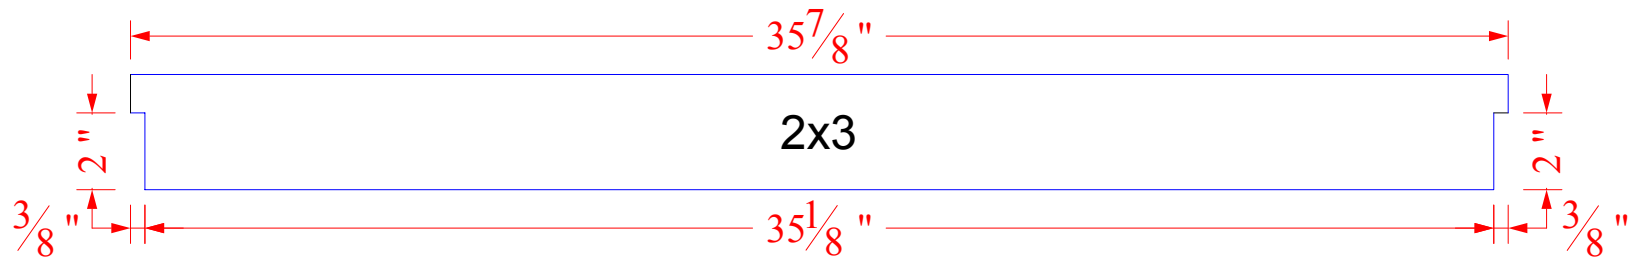

DOOR JAM HEADER
(top view)

PLAN BY:

Enclosure Design Services, Inc.
Vern@EnclosureDesigns.com
www.EnclosureDesigns.com
(561) 718-6089