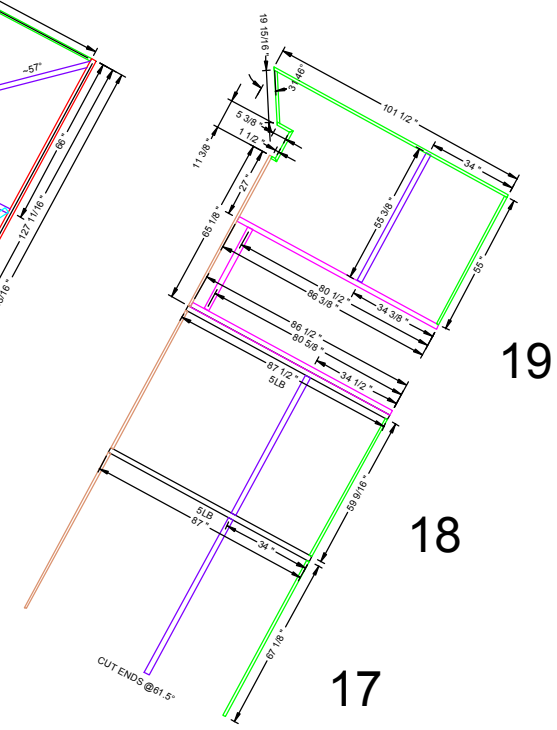

COLOR KEY:

CYAN	= 2" ANGLE
MAGENTA	= DOOR JAM
TAN	= 1 X 2 SNAP
GREEN	= 1 X 2 PATIO
RED	= 2 X 2 SNAP
BLUE	= 2 X 2 X .090
PURPLE	= 2 X 3 PATIO

10 11 12 13 14 15 16

BRONZE

CUSTOMER:	DESIGNER:
	Enclosure Design Services, Inc. P.O. Box 804 Palm Beach, FL (561) 718-6089