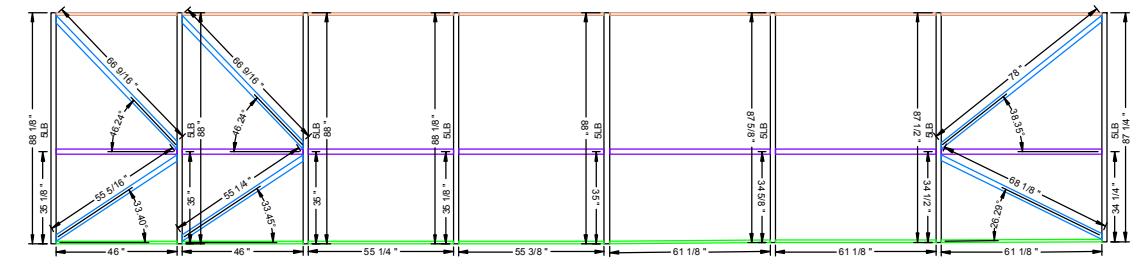

COLOR KEY:

CYAN	= 2" ANGLE
MAGENTA	= DOOR JAM
TAN	= 1 X 2 SNAP
GREEN	= 1 X 2 PATIO
RED	= 2 X 2 SNAP
BLUE	= 2 X 2 X .090
PURPLE	= 2 X 3 PATIO

10 11 12 13 14 15 16

BRONZE

CUSTOMER:	DESIGNER:
	Enclosure Design Services, Inc. P.O. Box 804 Palm Beach, FL (561) 718-6089